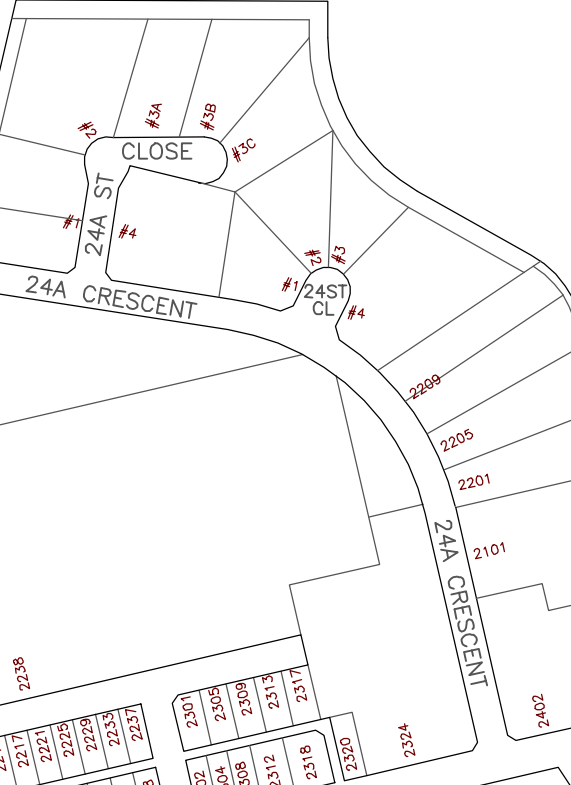

NURSERY ROAD

SECONDARY HIGHWAY 587

27 AVENUE

25 AVENUE

22 AVENUE

20 AVENUE

17 AVENUE

15 AVENUE

13 AVE

24A CRESCENT

24A ST

23 AVE CLOSE

21A ST

21 AVENUE

20 AVENUE

18 AVENUE

HERITAGE DRIVE

WEST KALINA STREET

1715

2302

2202

2102

2002

1902

1802

1702

1602

TOWN OF BOWDEN CIVIC ADDRESS MAP
CURRENT TO NOVEMBER 3, 2011