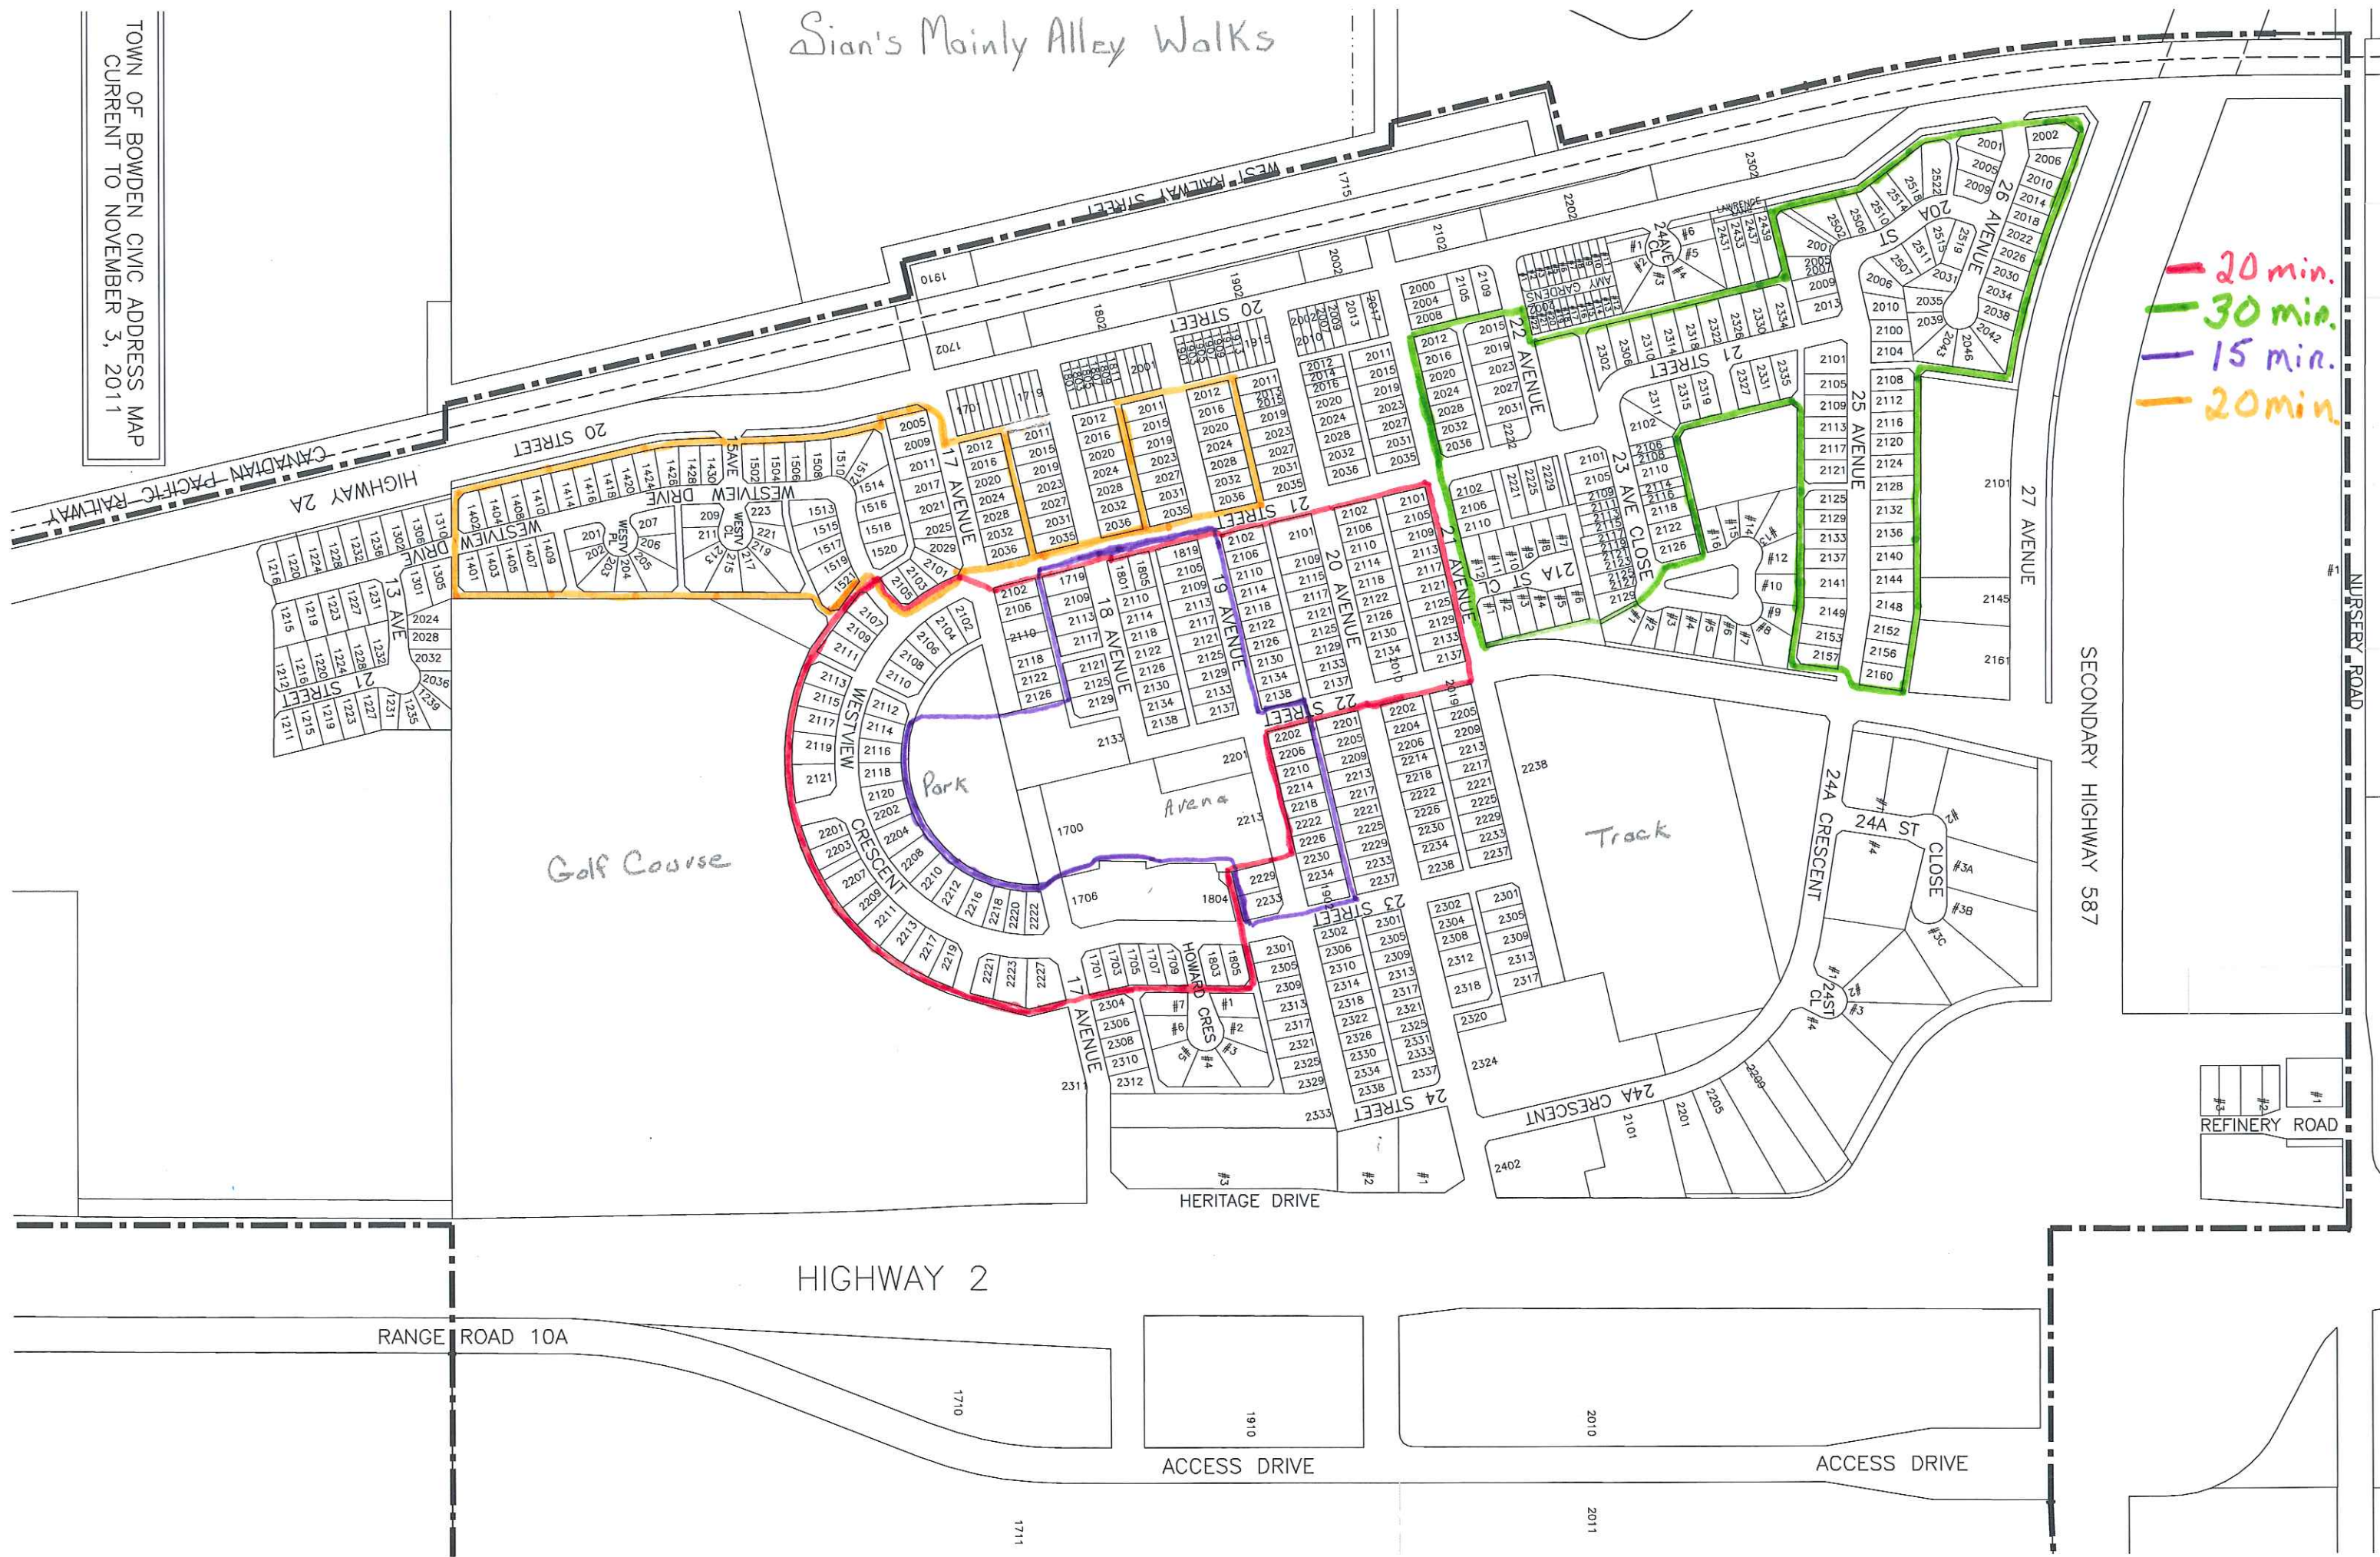

TOWN OF BOWDEN CIVIC ADDRESS MAP
CURRENT TO NOVEMBER 3, 2011

Sian's Mainly Alley Walks

— 20 min.
— 30 min.
— 15 min.
— 20 min.

Golf Course

Park

Arena

Track

HIGHWAY 2

RANGE ROAD 10A

ACCESS DRIVE

ACCESS DRIVE

SECONDARY HIGHWAY 587

NURSERY ROAD

REFINERY ROAD

1711

2011